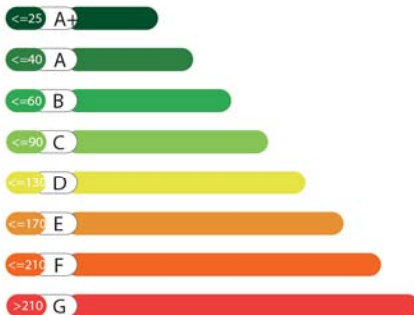

MAXIMUM FILTRATION EFFICIENCY FOR POLLENS AND DUST

Consommation [kwh/m<sup>2</sup> an]

**EFFICACITE DU RECUPERATEUR SUPERIEURE A 90% CERTIFIEE**  
RECOVERY EFFICIENCY OVER 90% CERTIFIED

**SYSTEME DE RECUPERATION ENERGETIQUE BREVETE**  
ENERGY RECOVERY SOLUTIONS PATENTED