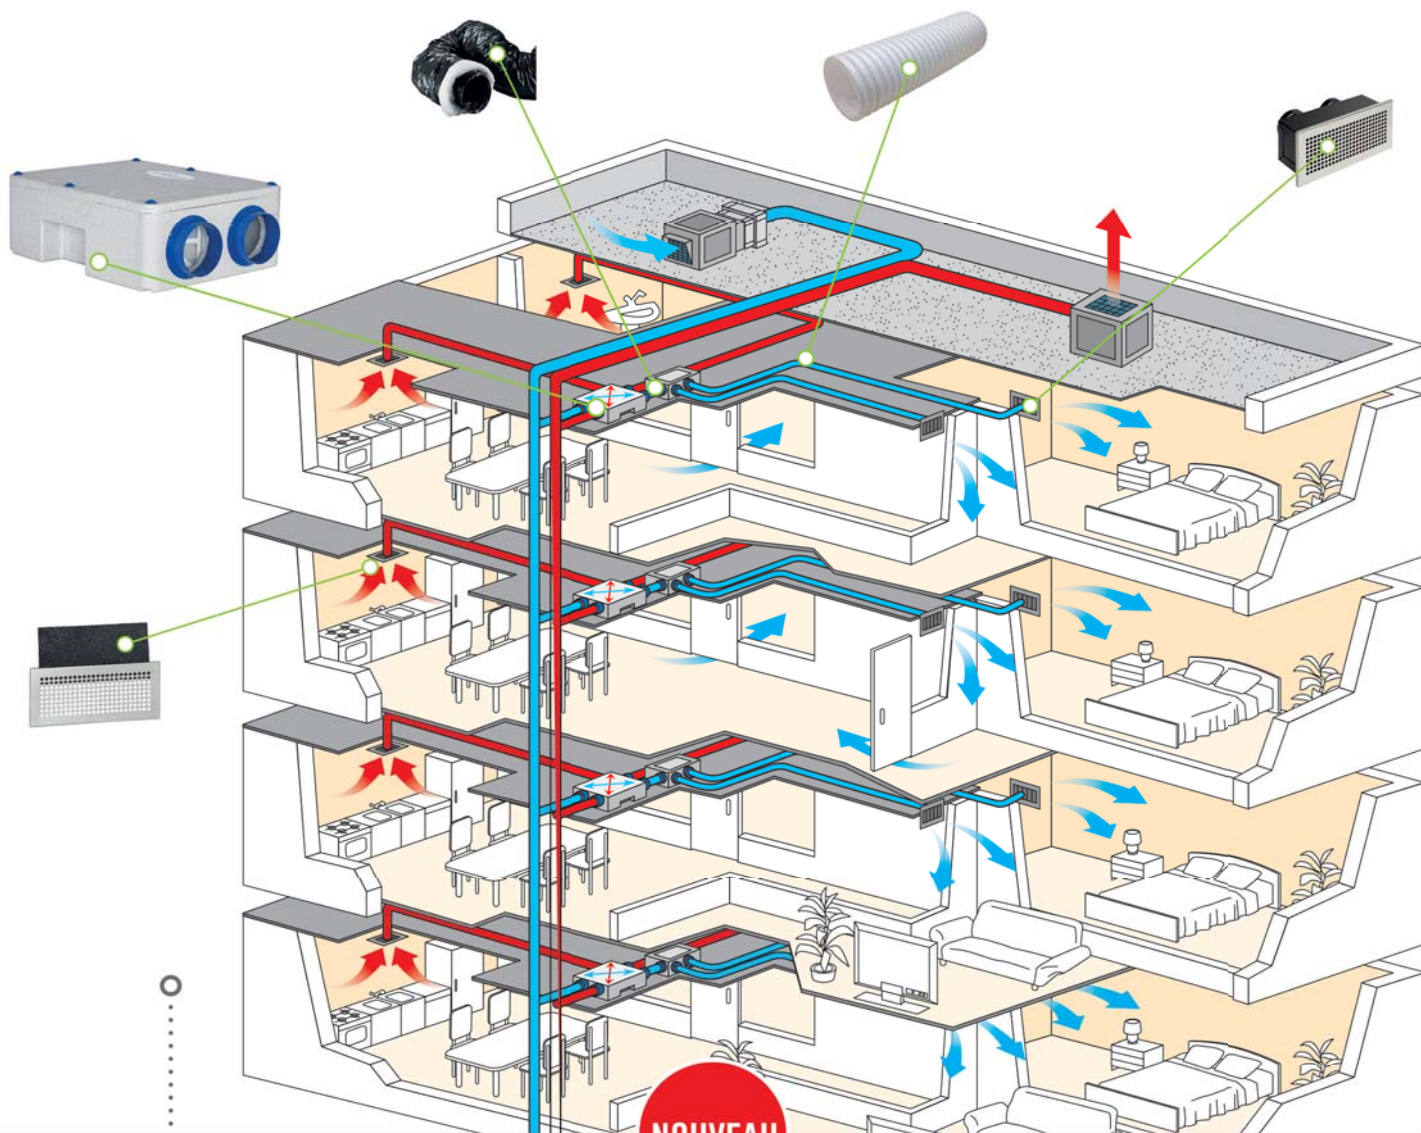

MAXIMUM FILTRATION EFFICIENCY FOR POLLENS AND DUST

Consommation [kwh/m<sup>2</sup> an]

**EFFICACITE DU RECUPERATEUR SUPERIEURE A 90% CERTIFIEE**  
RECOVERY EFFICIENCY OVER 90% CERTIFIED

**SYSTEME DE RECUPERATION ENERGETIQUE BREVETE**  
ENERGY RECOVERY SOLUTIONS PATENTED